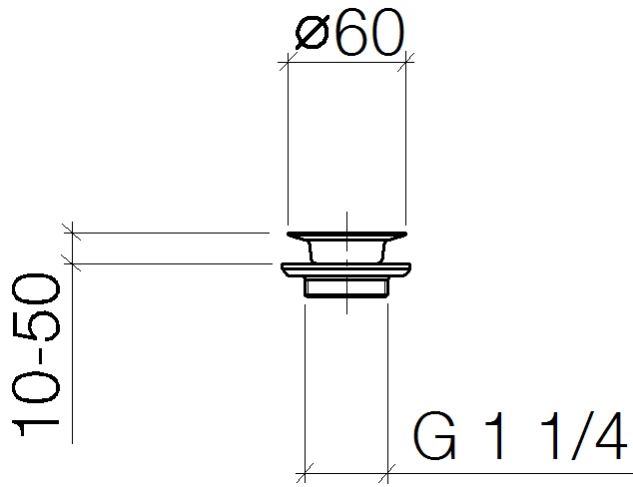

10 100 970

Fits: IMO, LULU, MADISON, MEM, TARA,  
CL.1, LISSÉ, VAIA, META, CYO

	Chrome	10 100 970-00
	Brushed Platinum	10 100 970-06
	Platinum	10 100 970-08
	Durabress (23kt Gold)	10 100 970-09
	Dark Chrome	10 100 970-19
	Light Gold	10 100 970-26
	Brushed Light Gold	10 100 970-27
	Brushed Durabress (23kt Gold)	10 100 970-28
	Brushed Bronze	10 100 970-42
	Brushed Champagne (22kt Gold)	10 100 970-46
	Champagne (22kt Gold)	10 100 970-47
	Brushed Chrome	10 100 970-93
	Brushed Dark Platinum	10 100 970-99

## Grated waste 1 1/4" - Chrome

---

IMO

10 100 970

10 100 970

10 100 970

Parts for other finishes can be found here: Brushed Platinum

### Spare parts list

No.	Item Number	Name	Quantity used	Delivery time
1	09 30 30 115-00	screw	1	60
2	09 11 01 005-00	strainer	1	10
3	09 14 03 005 90	seal	1	60
4	09 11 01 007-07	pop-up waste	1	60