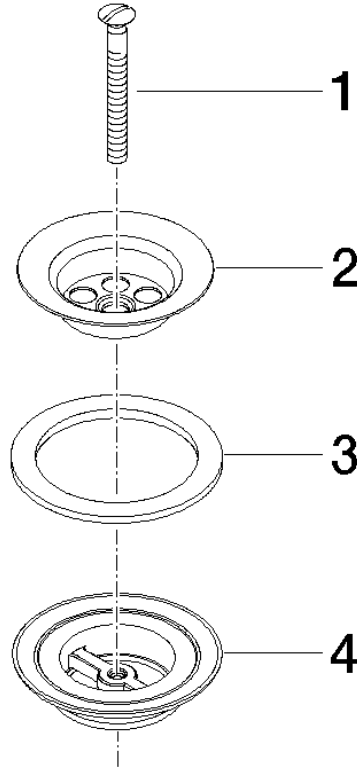

10 100 970

Fits: IMO, LULU, MADISON, MEM, TARA,  
CL.1, LISSÉ, VAIA, META, CYO

	Chrome	10 100 970-00
	Brushed Platinum	10 100 970-06
	Platinum	10 100 970-08
	Durabress (23kt Gold)	10 100 970-09
	Dark Chrome	10 100 970-19
	Light Gold	10 100 970-26
	Brushed Light Gold	10 100 970-27
	Brushed Durabress (23kt Gold)	10 100 970-28
	Brushed Bronze	10 100 970-42
	Brushed Champagne (22kt Gold)	10 100 970-46
	Champagne (22kt Gold)	10 100 970-47
	Brushed Chrome	10 100 970-93
	Brushed Dark Platinum	10 100 970-99

## Grated waste 1 1/4" - Chrome

---

IMO

10 100 970

10 100 970

10 100 970

Parts for other finishes can be found here: Brushed Platinum

### Spare parts list

No.	Item Number	Name	Quantity used	Delivery time
1	09 30 30 115-00	screw	1	60
2	09 11 01 005-00	strainer	1	10
3	09 14 03 005 90	seal	1	60
4	09 11 01 007-07	pop-up waste	1	60